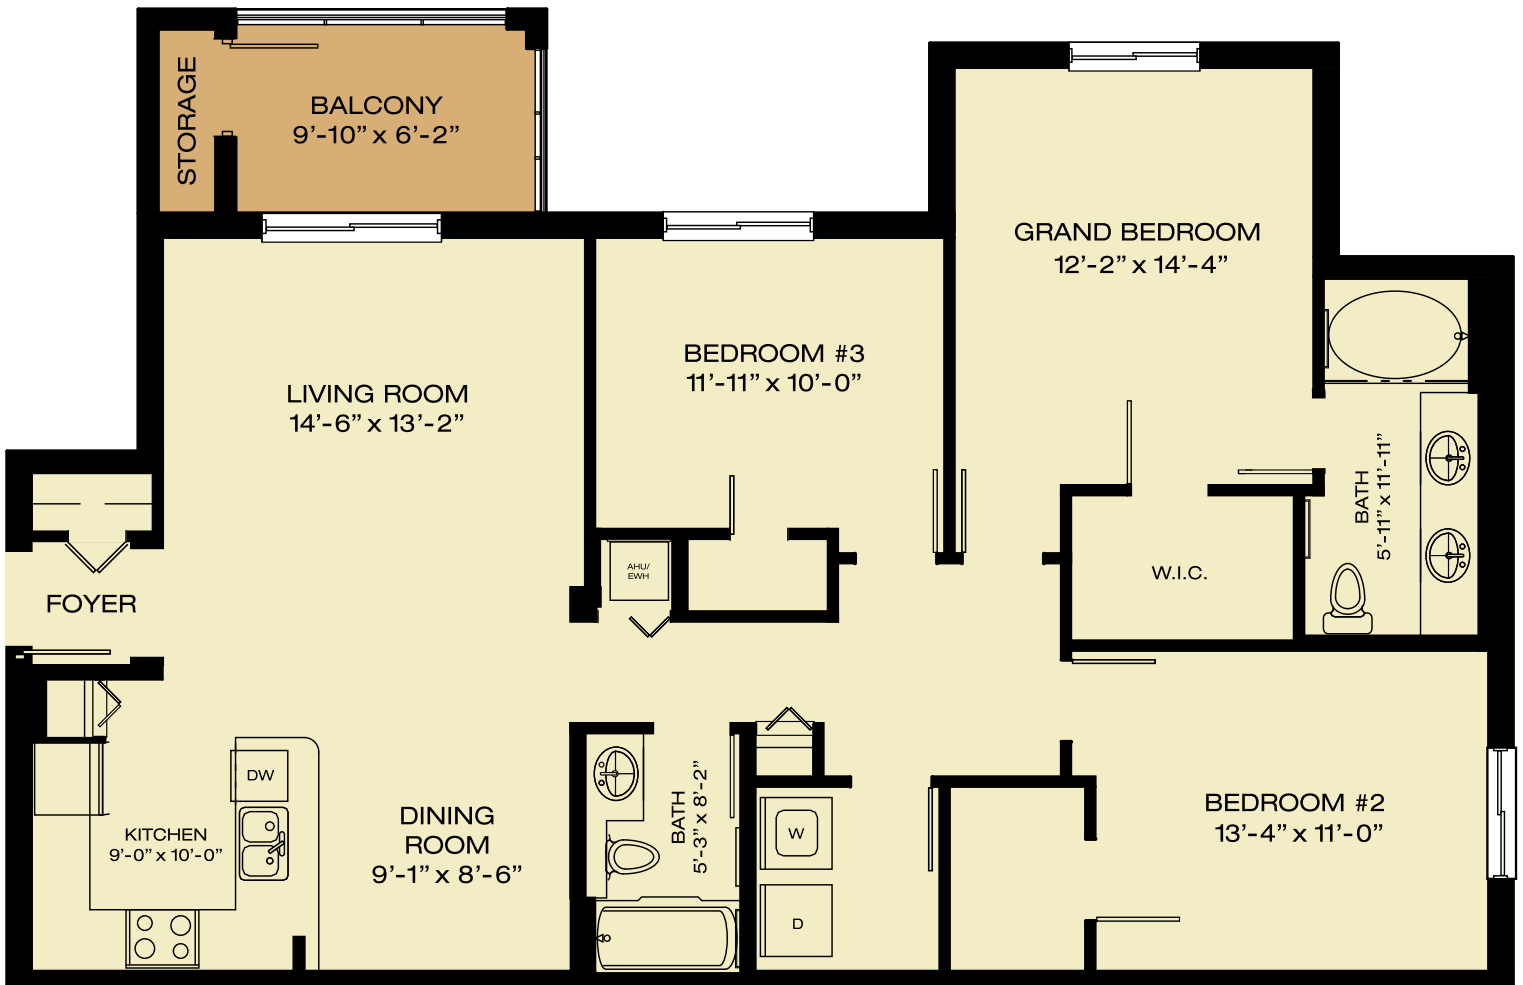

# The Royal Palm

3 Bedroom / 2 Bath

A/C.: 1,428 Sq. Ft.  
 Balcony: 75 Sq. Ft.  
 TOTAL: 1,503 Sq. Ft.